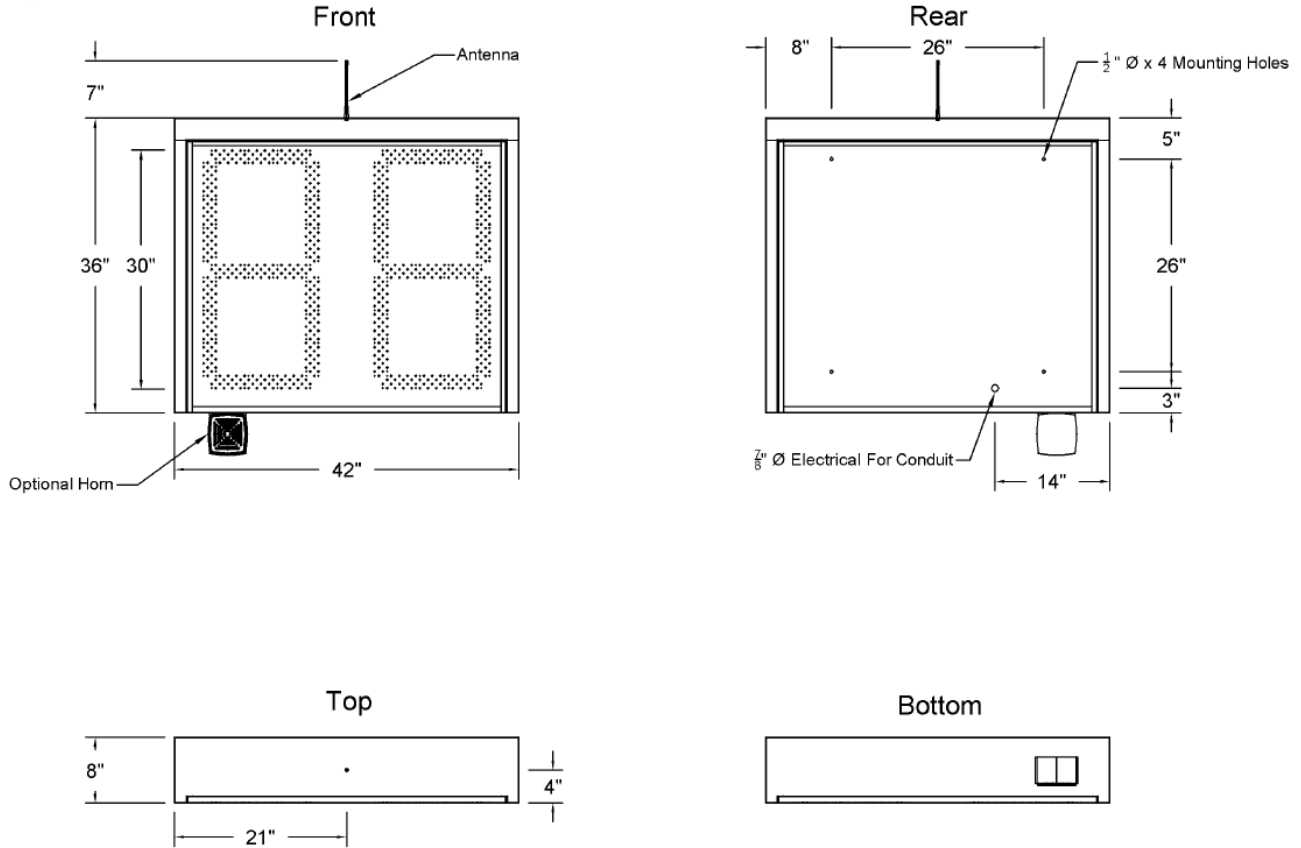

Specifications

Five Year Warranty

The Clock System warranty applies to purchaser and any subsequent owner. Grimm Scientific Industries, Inc. (warrantor) warrants this product to be free from defects in material and workmanship under normal use for five years from the date the product is shipped. The warrantor may opt to replace the product, rather than repair it. This warranty does not cover damage resulting from accidents, improper use, or maintenance of this product, and in no case shall warrantor's liability exceed the original purchase price paid for the product. This warranty is expressly in lieu of all other express warranties.

Net Weight Each Clock	40 Pounds
System Shipping Weight	87 Pounds
Grounded Electrical Supply	115 Volts, 60 Watts
7 Segment Red LED Digits	30 Inches High
Clock Color	Black
Battery Option Run Time	12 Hours
Shot Clock Horn Option	102 Decibels
Adjacent Field Option	4 Fields

Contact Us:

Grimm Scientific Industries, Inc
P.O. Box 2143
Marietta, OH 45750

Phone....800-223-5395
Fax.....740-374-5745
E-mail....grimm@ee.net