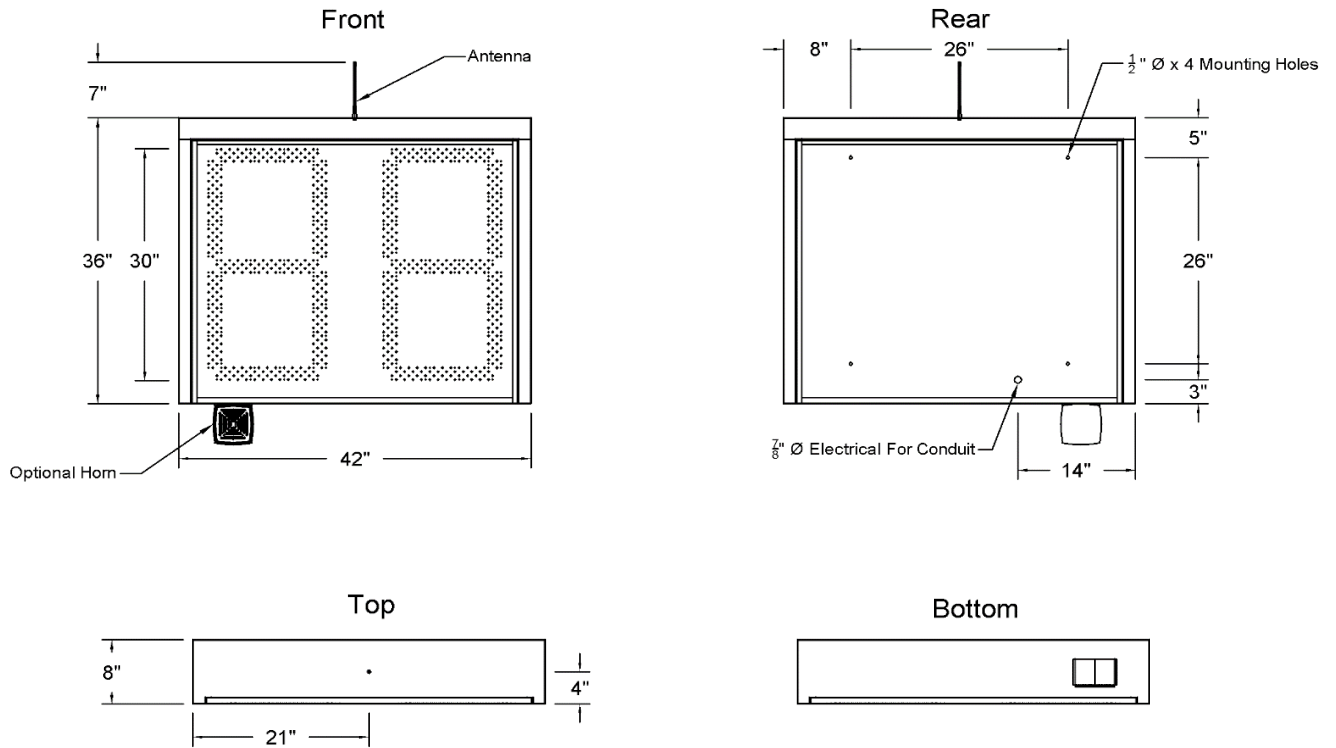

Specifications

Five Year Warranty

The Clock System warranty applies to purchaser and any subsequent owner. Grimm Scientific Industries, Inc. (warrantor) warrants this product to be free from defects in material and workmanship under normal use for five years from the date the product is shipped. The warrantor may opt to replace the product, rather than repair it. This warranty does not cover damage resulting from accidents, improper use, or maintenance of this product, and in no case shall warrantor's liability exceed the original purchase price paid for the product. This warranty is expressly in lieu of all other express warranties.

Net Weight Each Clock	40 Pounds
System Shipping Weight	87 Pounds
Grounded Electrical Supply	115 Volts, 60 Watts
7 Segment Red LED Digits	30 Inches High
Clock Color	Black
Battery Option Run Time	12 Hours
Shot Clock Horn Option	102 Decibels
Adjacent Field Option	4 Fields

Contact Us:

Grimm Scientific Industries, Inc
P.O. Box 2143
Marietta, OH 45750

Phone...800-223-5395

Fax.....740-374-5745

E-mail....info@grimmscientific.com