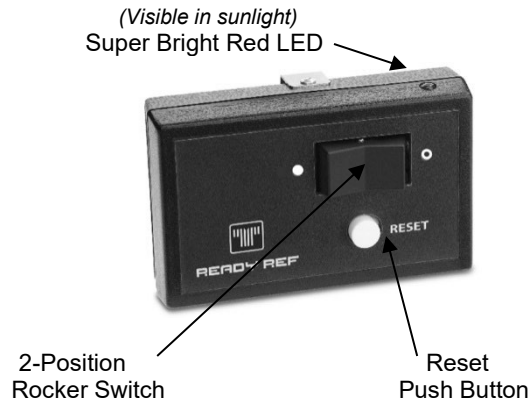

#1150 & 1155 Lacrosse Timers

- ✓ **Small & Lightweight**
  3.8" Wide x 2.4" High x 1" Deep
  4.7 ounces
- ✓ **9-Volt Battery Included**
  10,000-cycle battery life
- ✓ **Microprocessor Circuit**
  Accurate to within .001 seconds
- ✓ **Secure 2" Belt Loop**

- ✓ **Rain Case Included**

- ✓ **Lifetime Warranty**
  Guaranteed to operate reliably for as long as you own it. Simply return Ready Ref with $13 for return shipping and we'll repair it free.